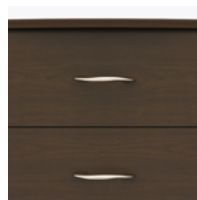

Hardware

Choose from dozens of hardware styles, including ADA compliant options.